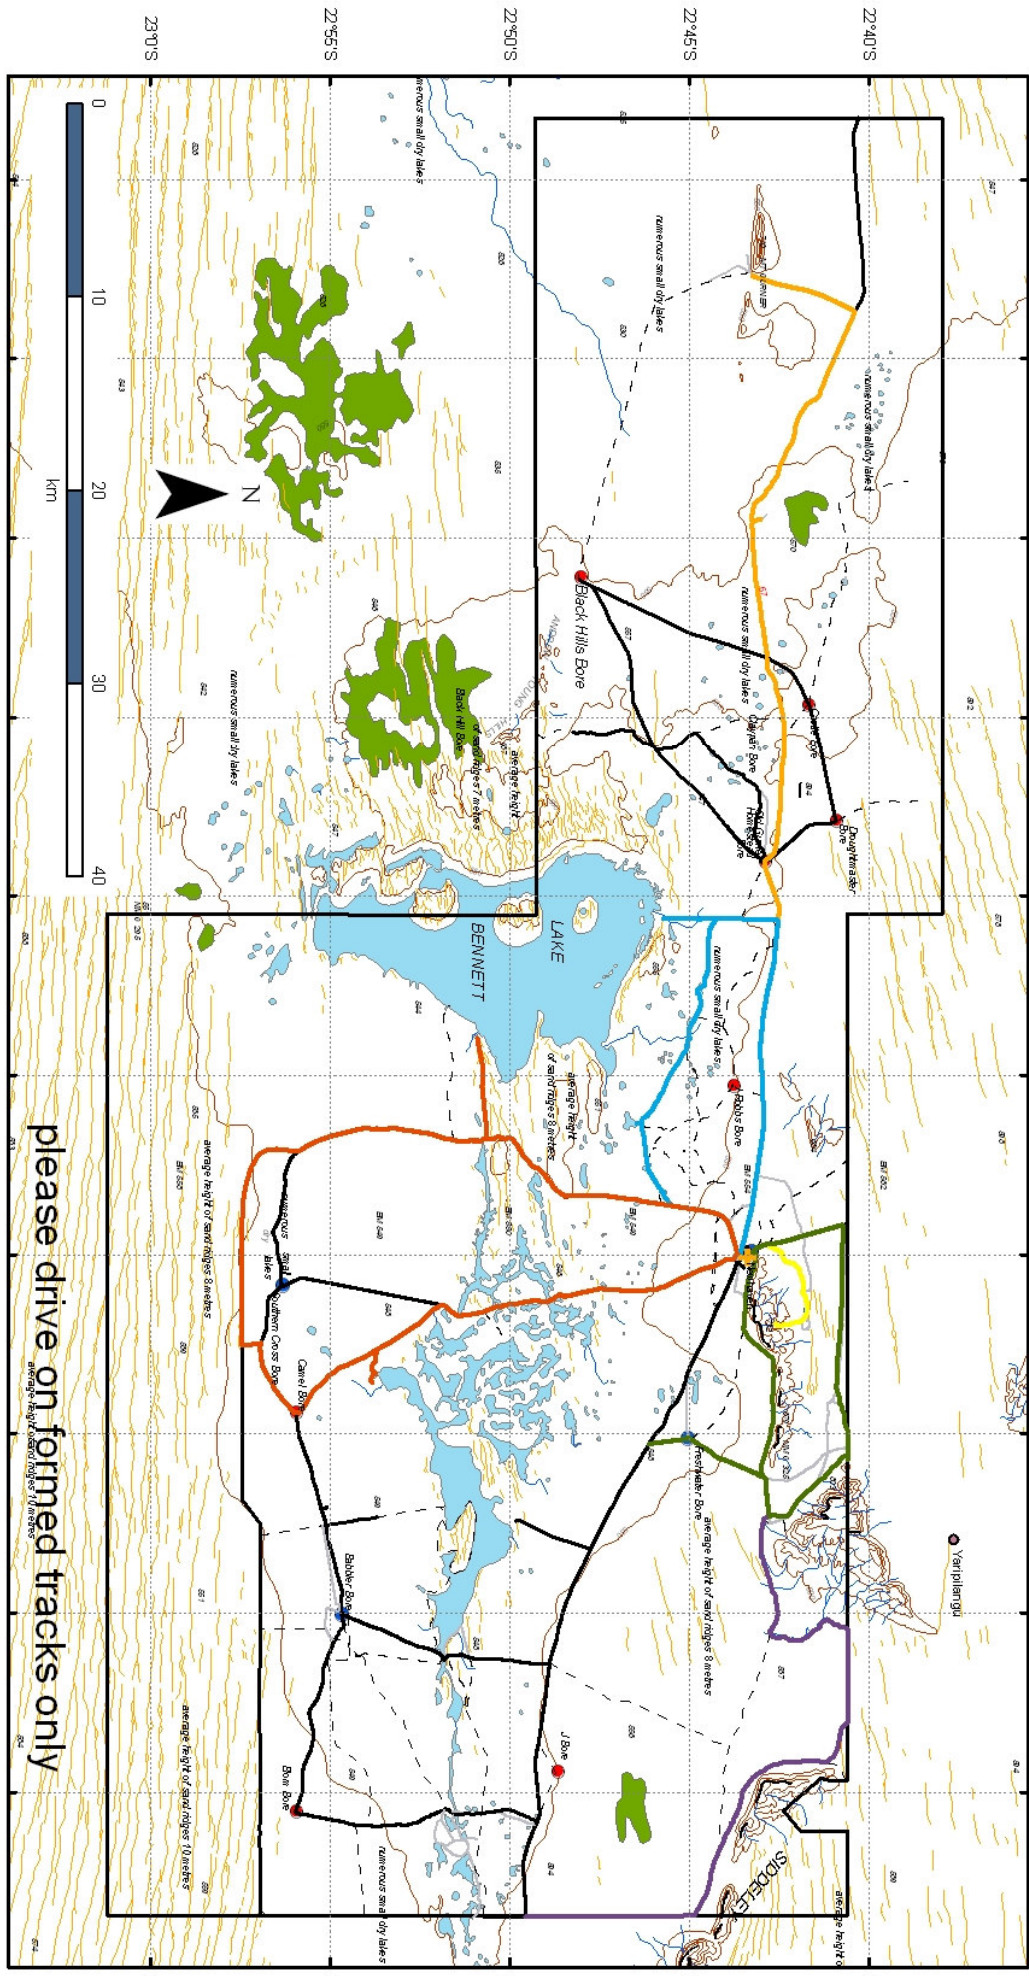

# Newhaven Wildlife Sanctuary - Self Guided Tours

**please drive on formed tracks only**

- |                    |                         |                             |                 |             |             |
|--------------------|-------------------------|-----------------------------|-----------------|-------------|-------------|
| Newhaven Homestead | Self Guided Tours       | Dingo Hill & Mt Gurner Tour | Newhaven Roads  | Watercourse | Waterbodies |
| Open bores         | The Lakes Tour          | Dunes Tour                  | Open            | Sand Dunes  | Woodland    |
| Closed bores       | Hillside Drive Tour     | Siddleley Range Tour        | Management Only | Contours    |             |
|                    | Potato Creek Gorge Tour |                             | Closed          |             |             |