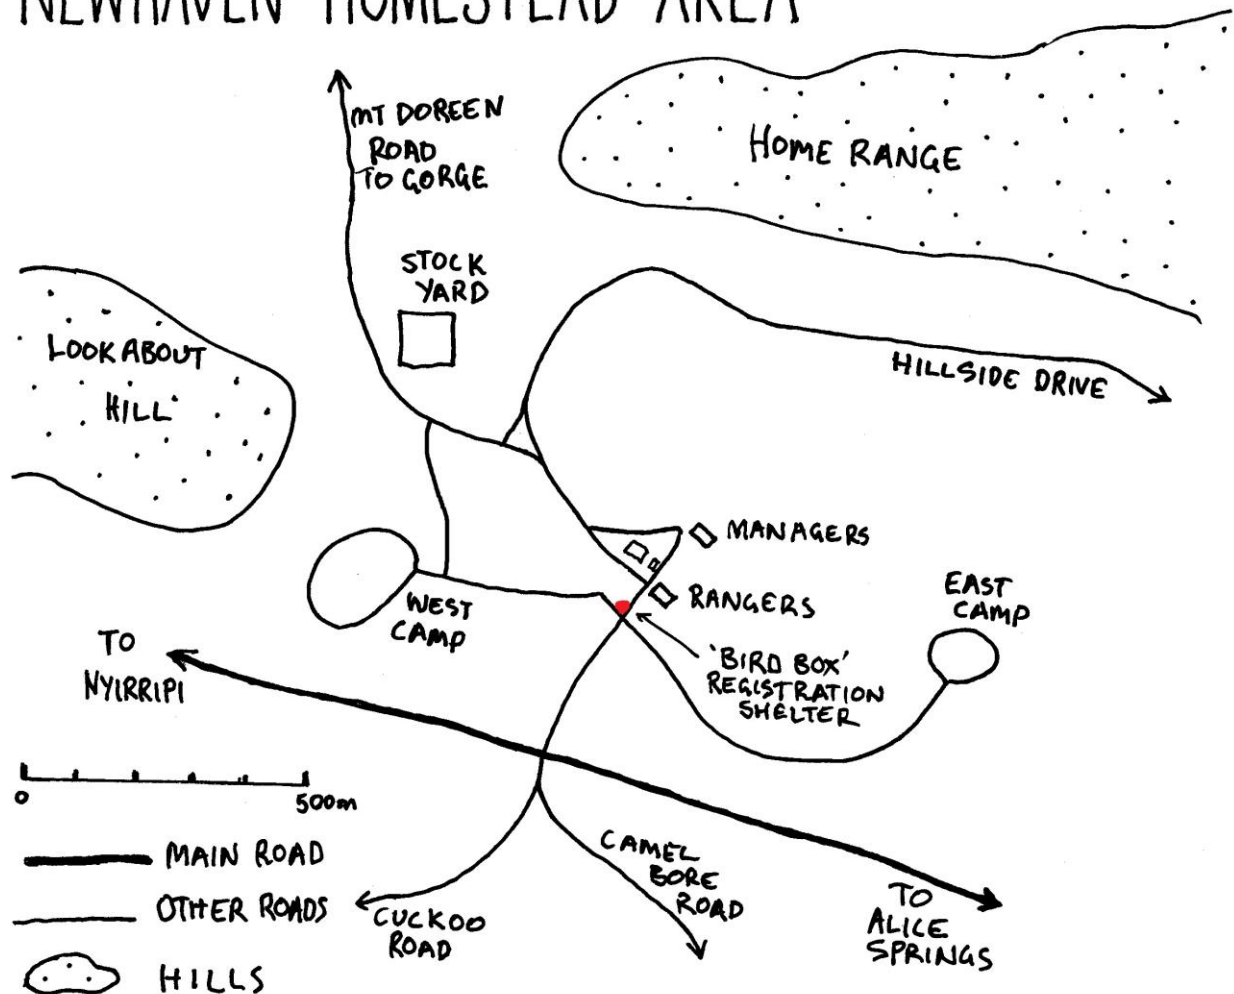

Newhaven Wildlife Sanctuary

Welcome to Newhaven! We hope you enjoy this beautiful property and our wonderful facilities during your stay. The volunteer ranger or sanctuary manager will collect your camping fee at some stage during your visit. If they have not caught up with you by the time you are ready to leave—please drop into the Rangers hut.

Please ensure that you have read the Conditions of Entry (found in this folder and displayed in the 'Bird Box') and signed in at the 'Bird Box' on arrival.

In this folder are interpretive notes and maps for six self guided tours and some short walks. There are also lists of the flora and fauna that have been recorded on the property. Feel free to hold onto this folder for the duration of your stay and remember to return them when you leave.

NEWHAVEN HOMESTEAD AREA

Thank you...we hope you enjoy your stay.